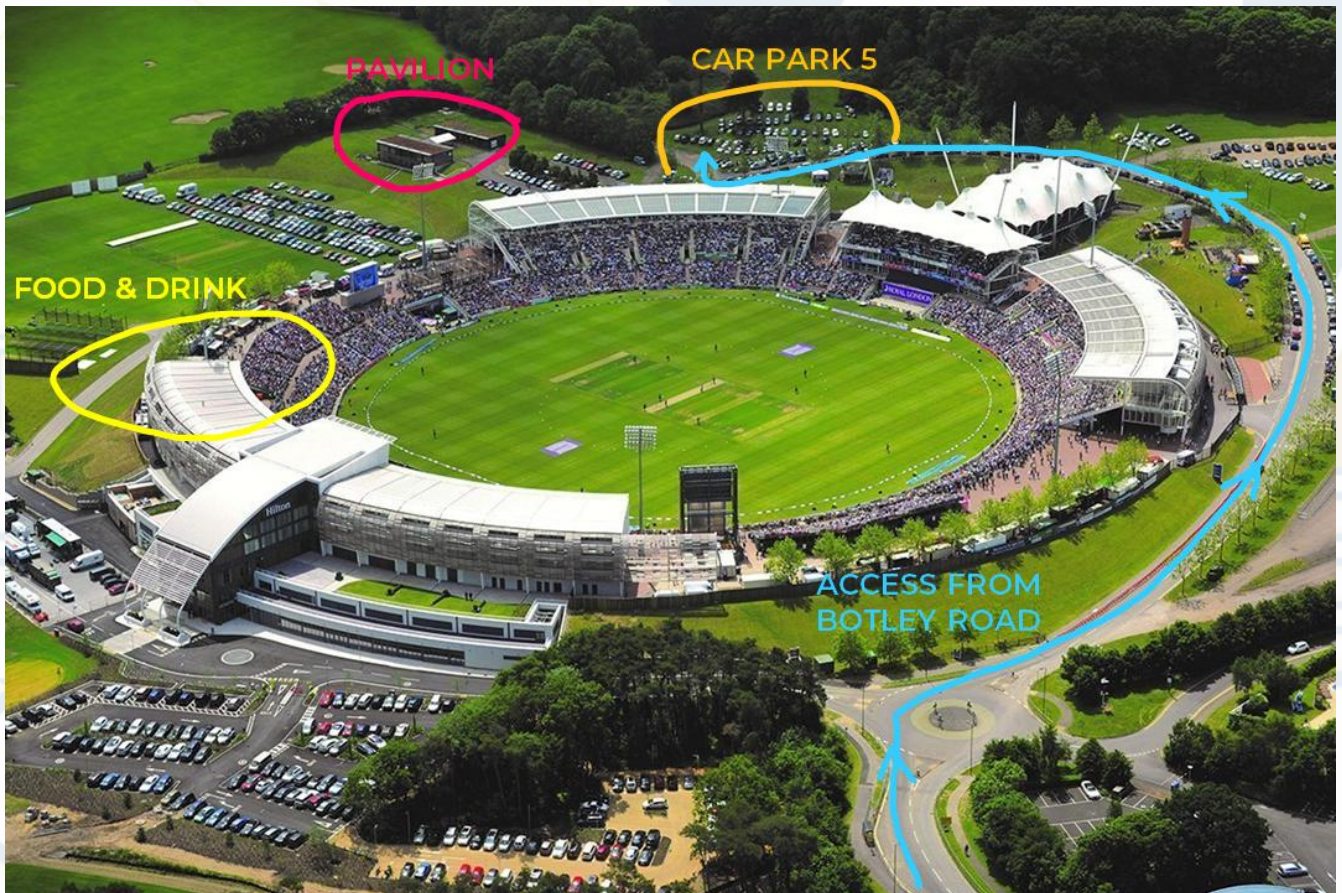

Please note the following details both in advance of / upon arriving, and during the day:

Upon arriving at the campus, please make your way anti clockwise around the ring road and park in Car Park 5 ONLY and then make the short walk farther around to the Nursery Ground pavilion, within which there are changing and toilet facilities that are available throughout the day.

Food and drink can be purchased from the Golf Club or Hotel Bars, which are just a short walk from the pitch. Access is via the outer ring road and not from within the main arena itself.

SCHEDULE

WOMEN'S SHIELD – 10:15